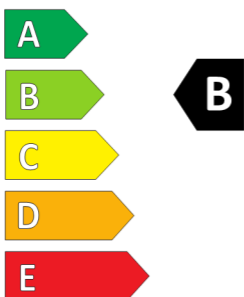

GOODYEAR

ENERG

GOODYEAR

547204

215/60R17 100V XL

C1

2020/740

5